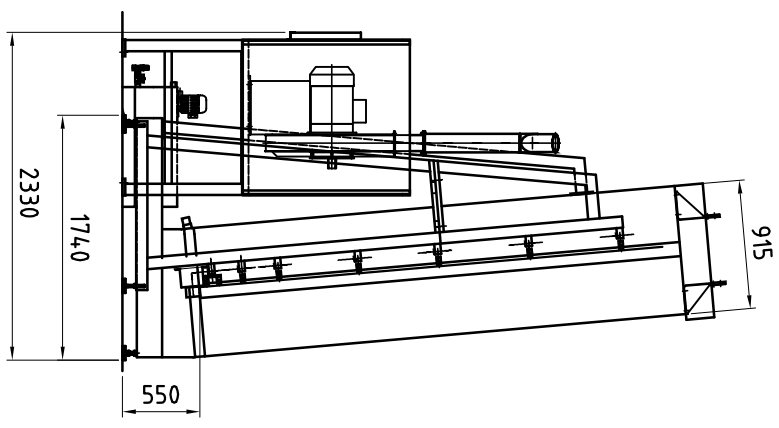

8740⁺⁵⁰

Ventilatore centrifugo
Centrifugal fan

Vasche acqua
Water tanks

Quadro elettrico
Electric board

CT 3300/500/6S

COD.DIS.93060152D