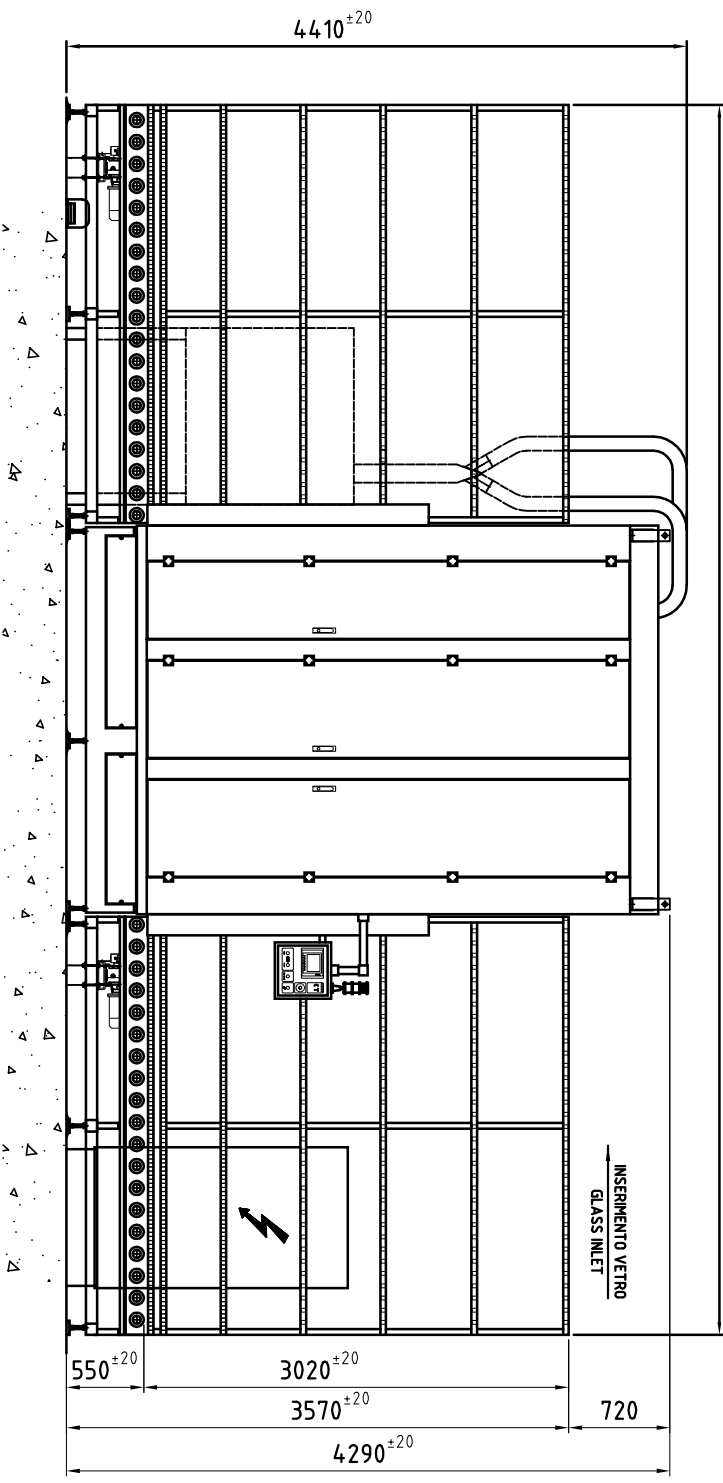

8740⁺⁵⁰

Ventilatore centrifugo
Centrifugal fan

Vasche acqua
Water tanks

Quadro elettrico
Electric board

CT 3300/500/6S

COD.DIS.93060152D