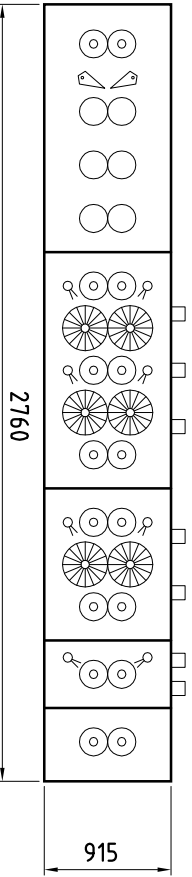

8740⁺⁵⁰

Ventilatore centrifugo
Centrifugal fan

Vasche acqua
Water tanks

Quadro elettrico
Electric board

CT 3300/500/6S

COD.DIS.93060152D