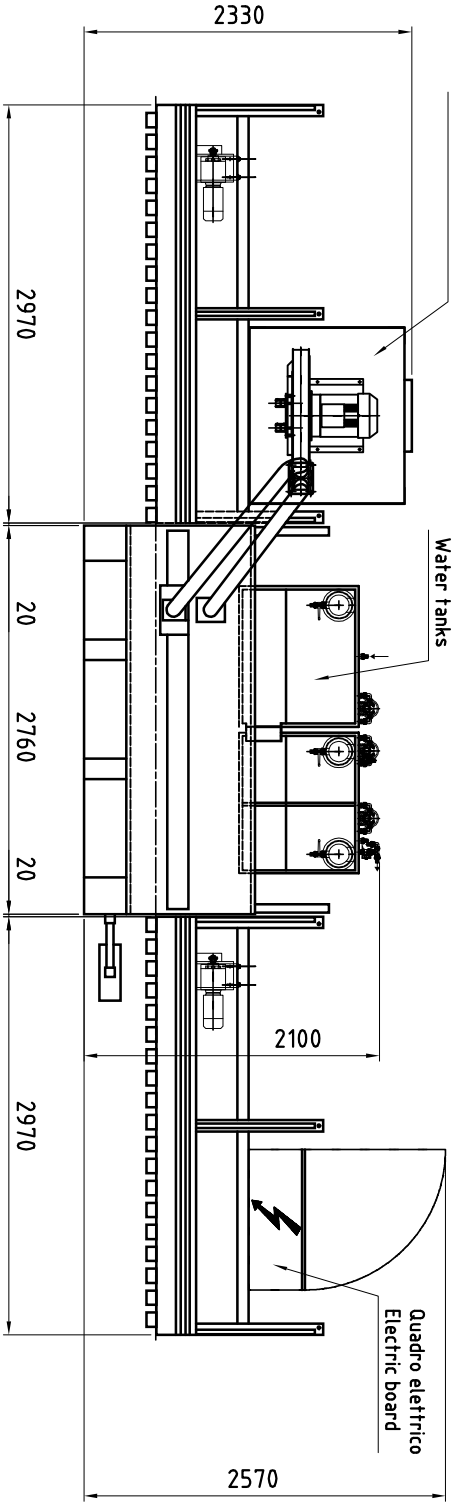

8740⁺⁵⁰

Ventilatore centrifugo
Centrifugal fan

Vasche acqua
Water tanks

Quadro elettrico
Electric board

CT 3300/500/6S

COD.DIS.93060152D